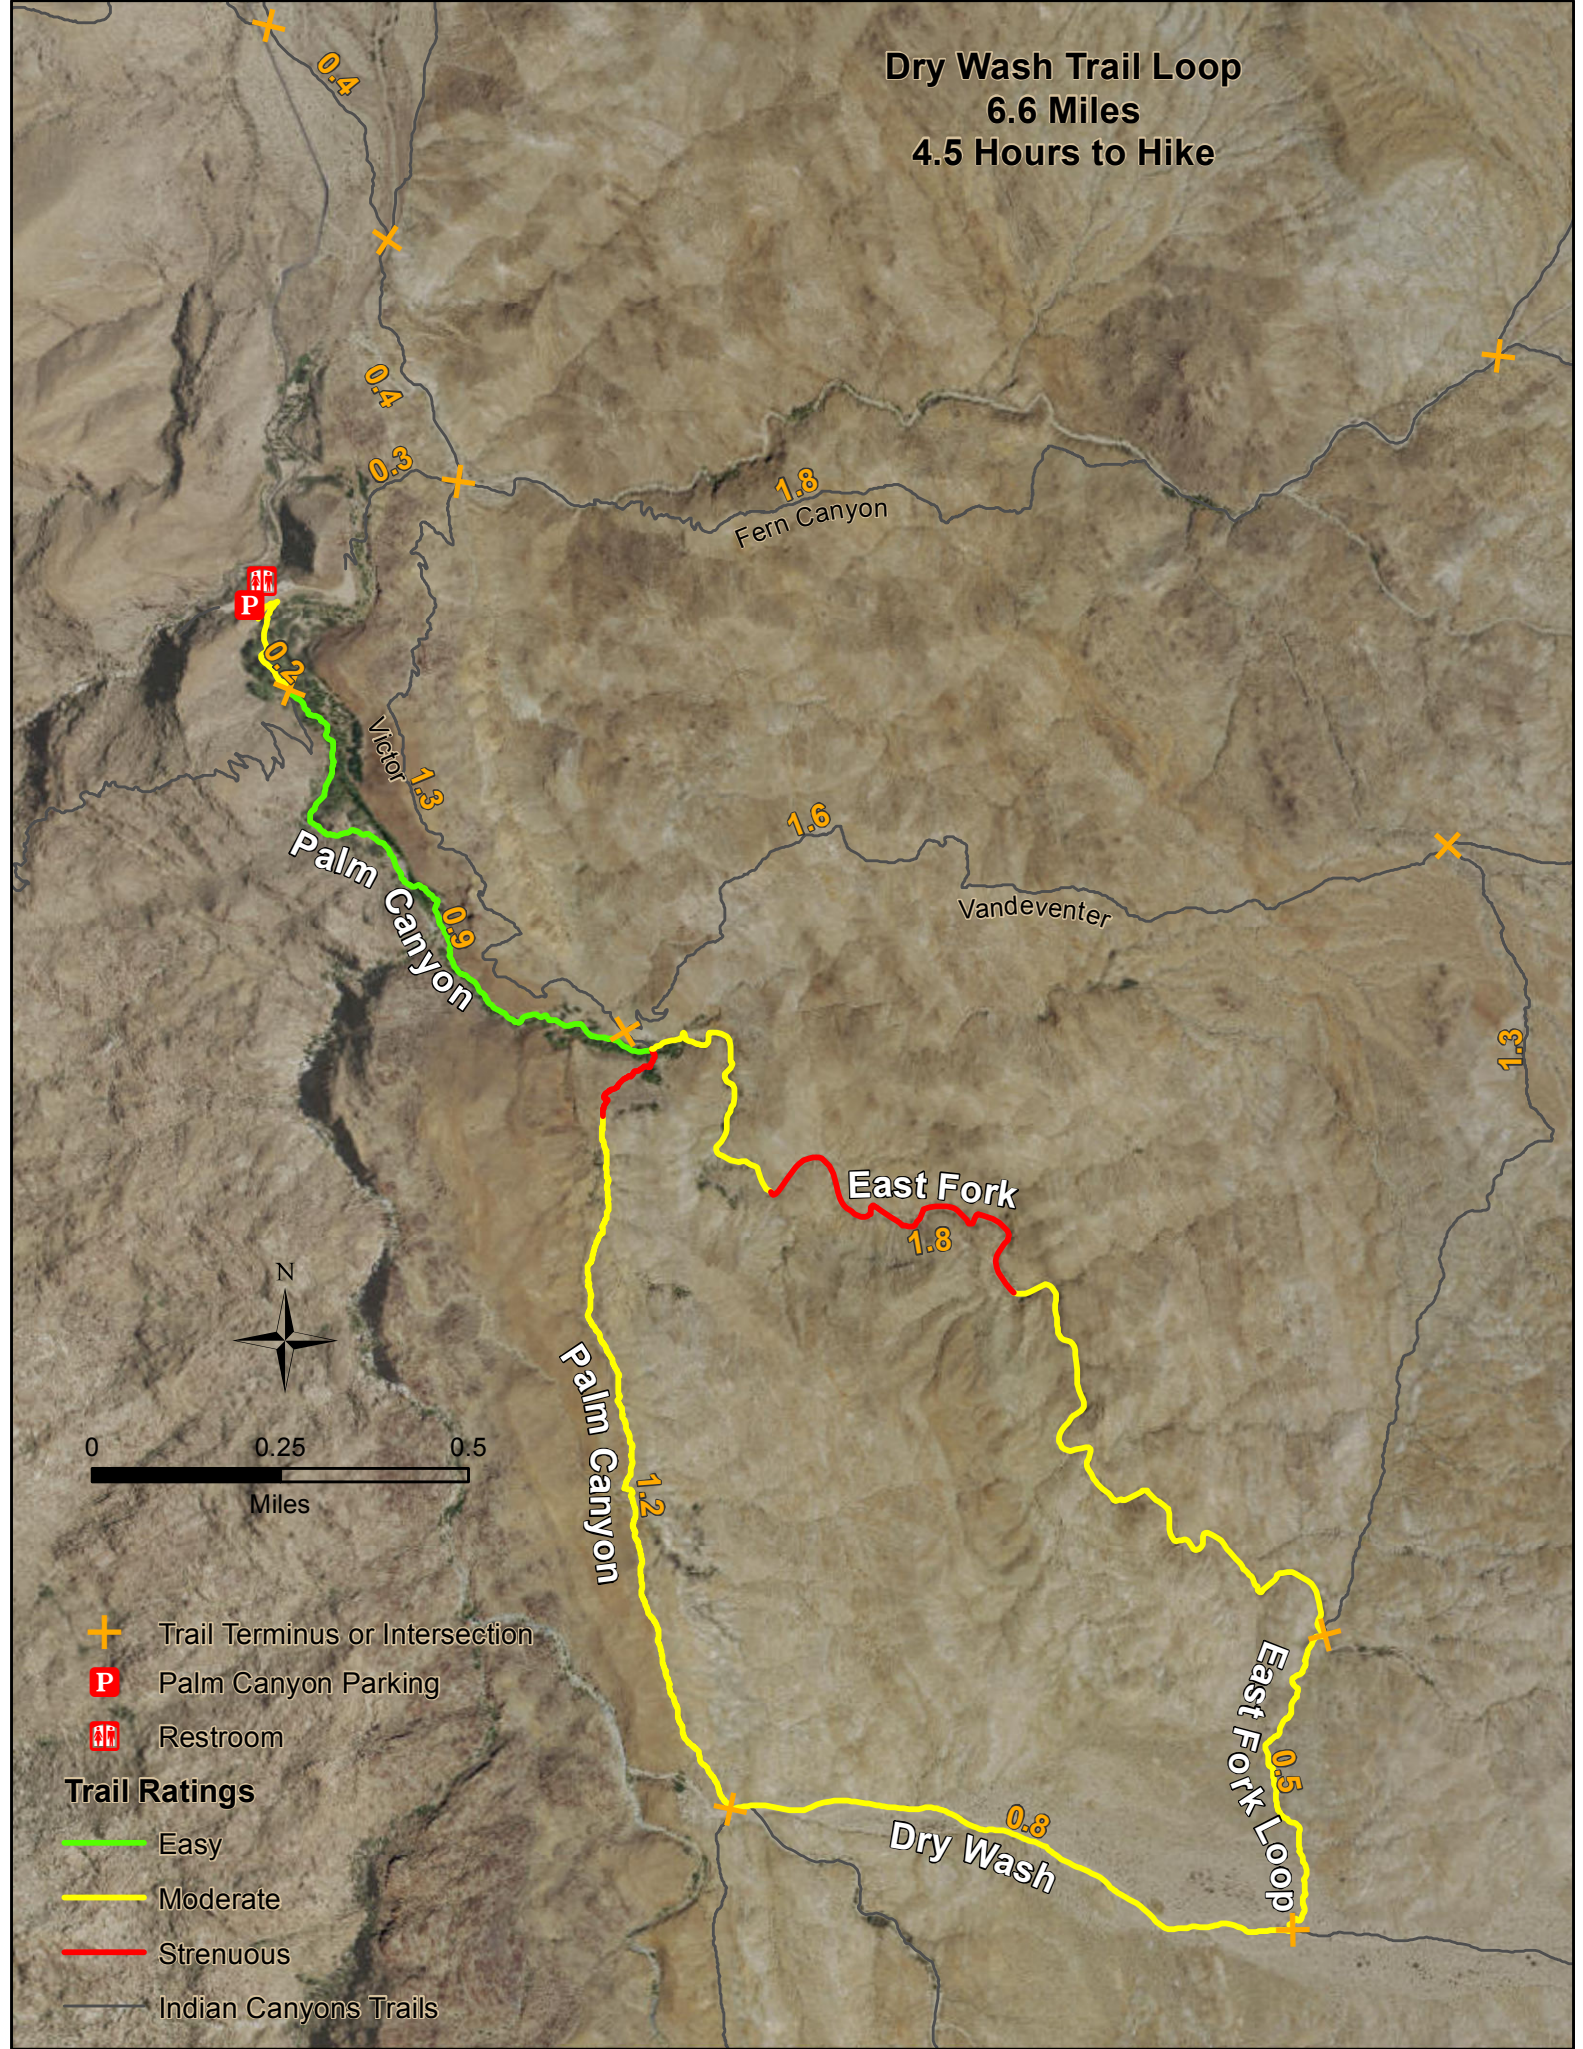

**Dry Wash Trail Loop**  
6.6 Miles  
4.5 Hours to Hike

- ✚ Trail Terminus or Intersection
- P Palm Canyon Parking
- RR Restroom

**Trail Ratings**

- Easy
- Moderate
- Strenuous

— Indian Canyons Trails